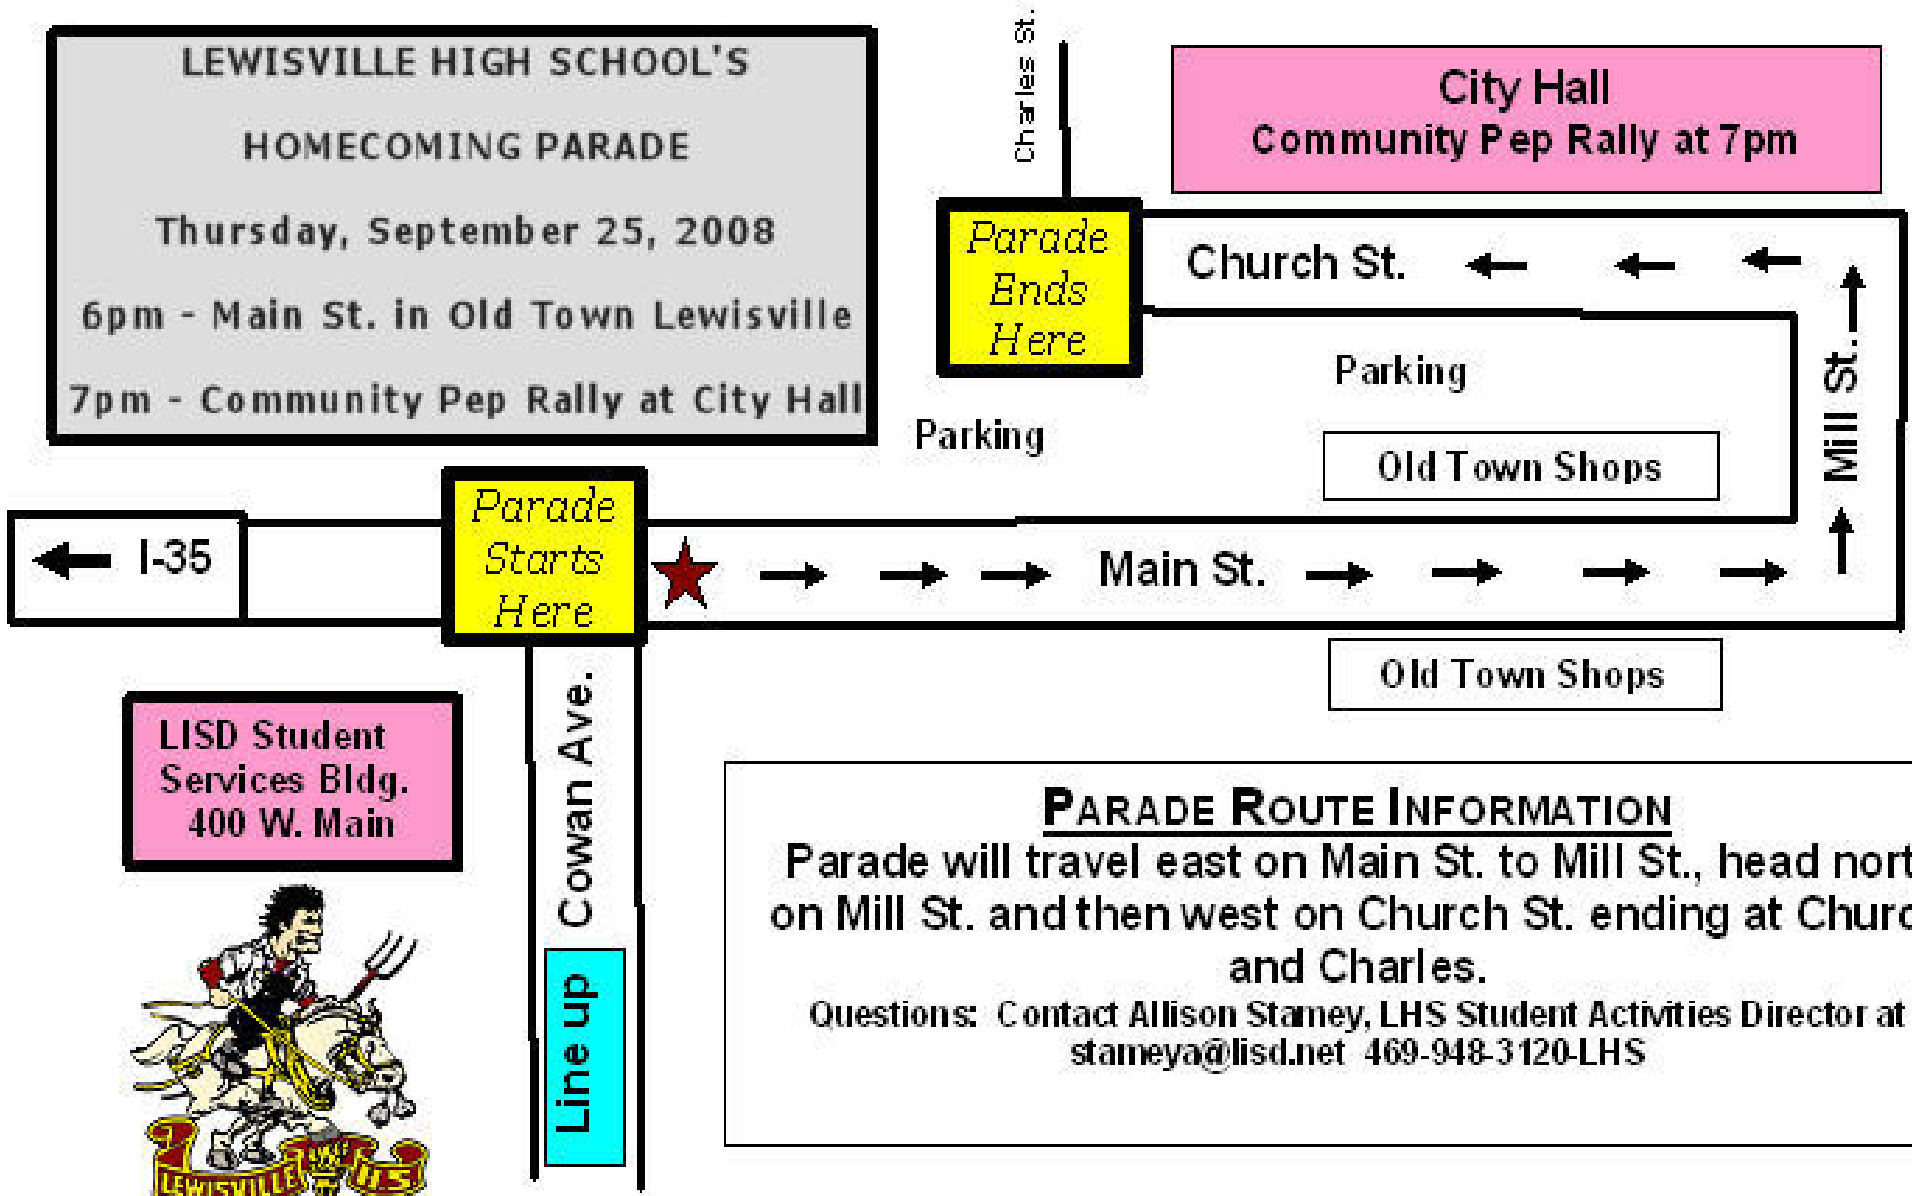

JOIN US FOR THE PARADE!

LEWISVILLE HIGH SCHOOL'S
HOMECOMING PARADE
Thursday, September 25, 2008
6pm - Main St. in Old Town Lewisville
7pm - Community Pep Rally at City Hall

City Hall
Community Pep Rally at 7pm

Parade Starts Here

Parade Ends Here

LISD Student Services Bldg.
400 W. Main

Cowan Ave.
Line up

PARADE ROUTE INFORMATION
Parade will travel east on Main St. to Mill St., head north on Mill St. and then west on Church St. ending at Church and Charles.
Questions: Contact Allison Stamey, LHS Student Activities Director at stameya@lisd.net 469-948-3120-LHS